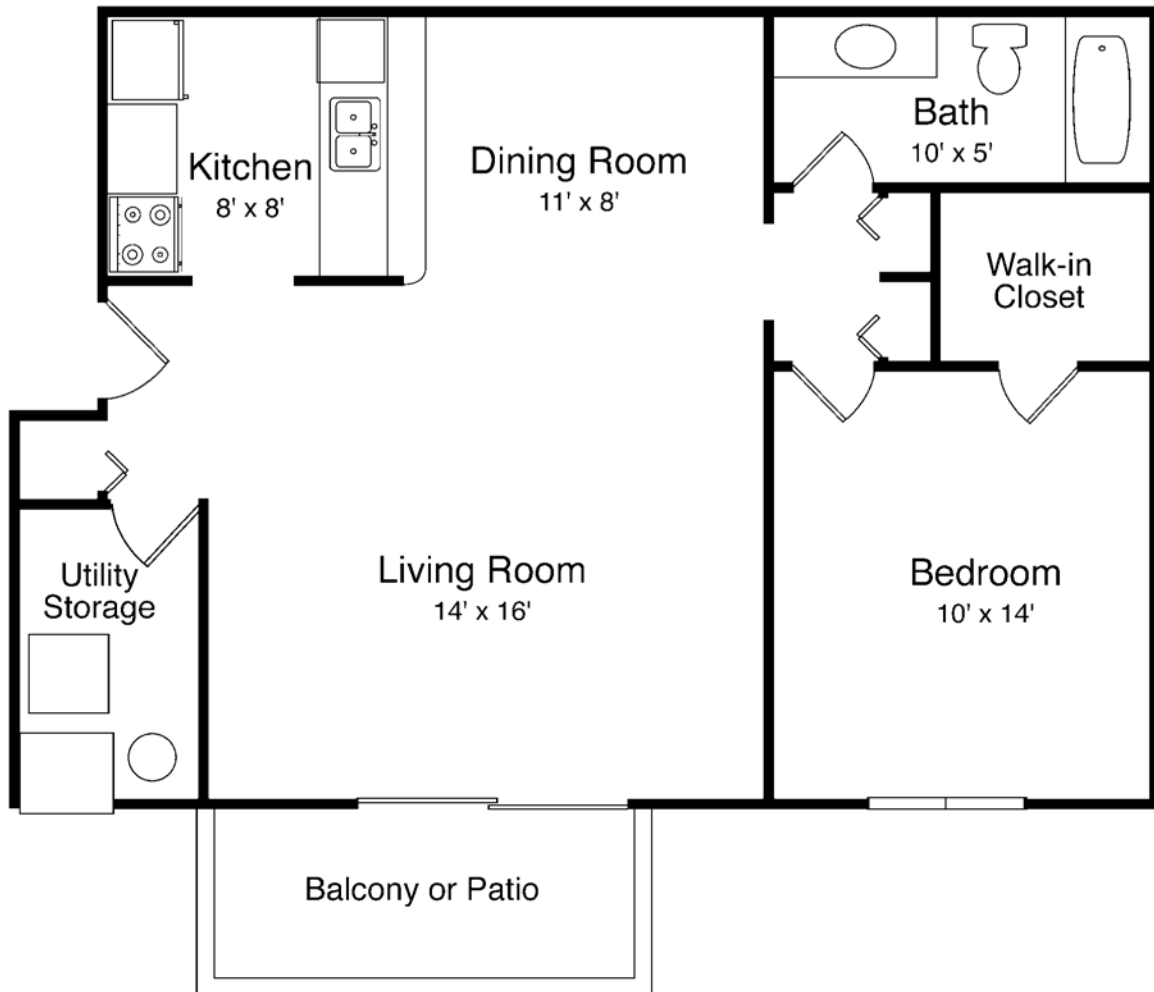

# Princeton Junior Varsity

1 Bedroom 740 Square Feet

# Princeton Varsity

1 Bedroom 790 Square Feet

# Yale Junior Varsity

2 Bedroom/1 Bath 880 Square Feet

# Yale Varsity

2 Bedroom/1 Bath 930 Square Feet