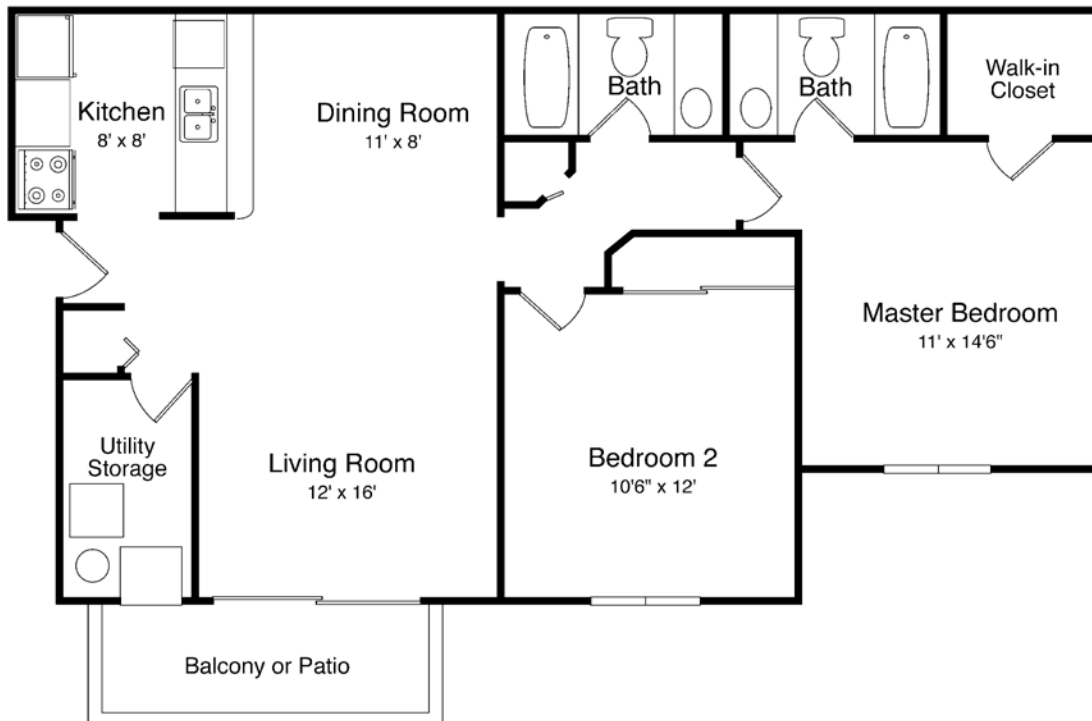

# Princeton Varsity

1 Bedroom 790 Square Feet

# Yale Junior Varsity

2 Bedroom/1 Bath 880 Square Feet

# Yale Varsity

2 Bedroom/1 Bath 930 Square Feet

# Harvard Junior Varsity

2 Bedroom/2 Bath 985 Square Feet