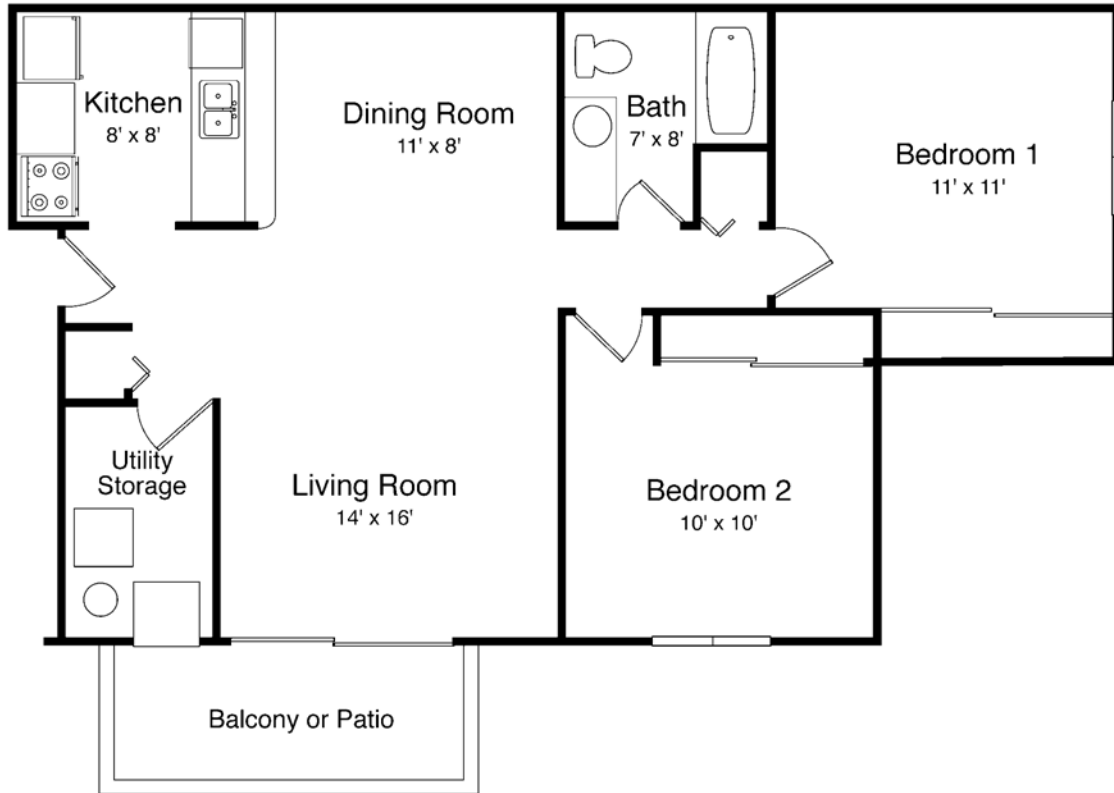

# Princeton Junior Varsity

1 Bedroom 740 Square Feet

# Princeton Varsity

1 Bedroom 790 Square Feet

# Yale Junior Varsity

2 Bedroom/1 Bath 880 Square Feet

# Yale Varsity

2 Bedroom/1 Bath 930 Square Feet