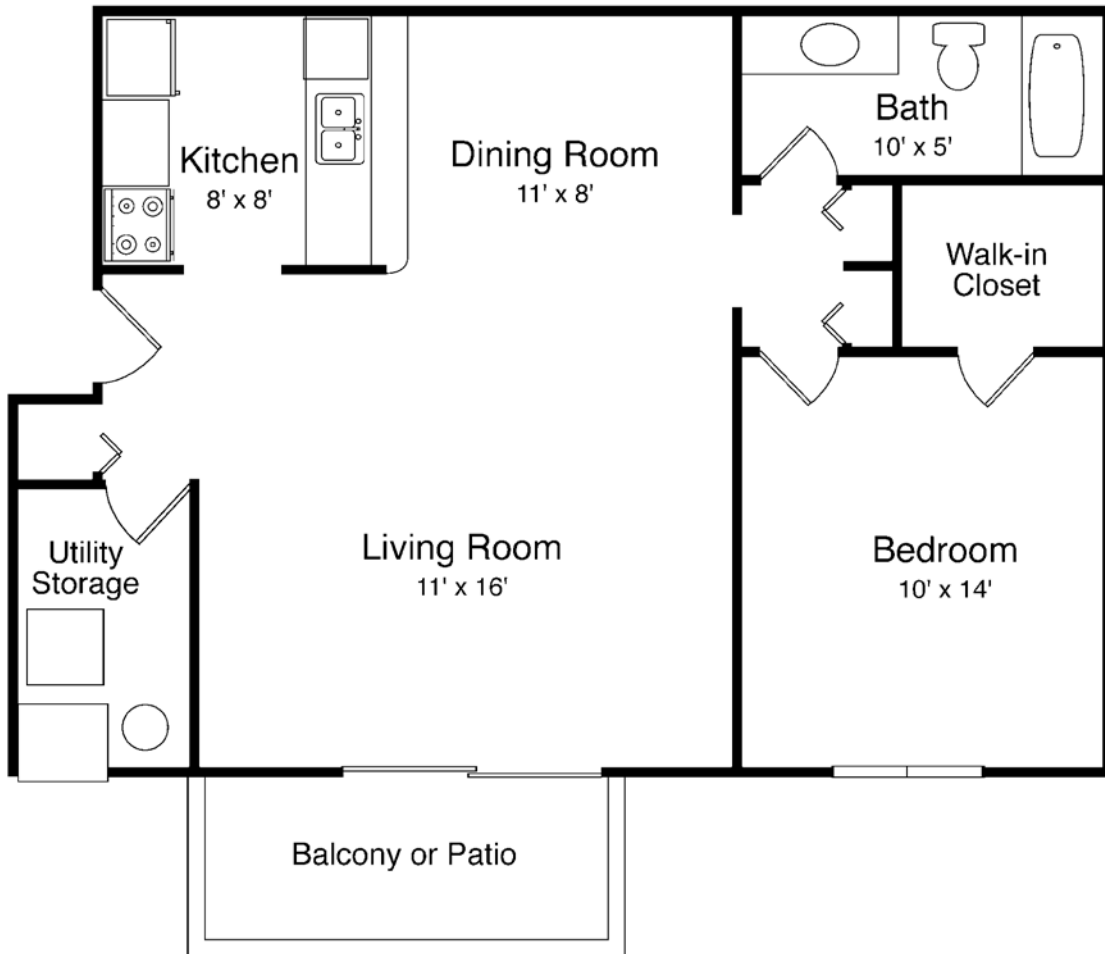

# Princeton Junior Varsity

1 Bedroom 740 Square Feet

# Princeton Varsity

1 Bedroom 790 Square Feet

# Yale Junior Varsity

2 Bedroom/1 Bath 880 Square Feet

# Yale Varsity

2 Bedroom/1 Bath 930 Square Feet